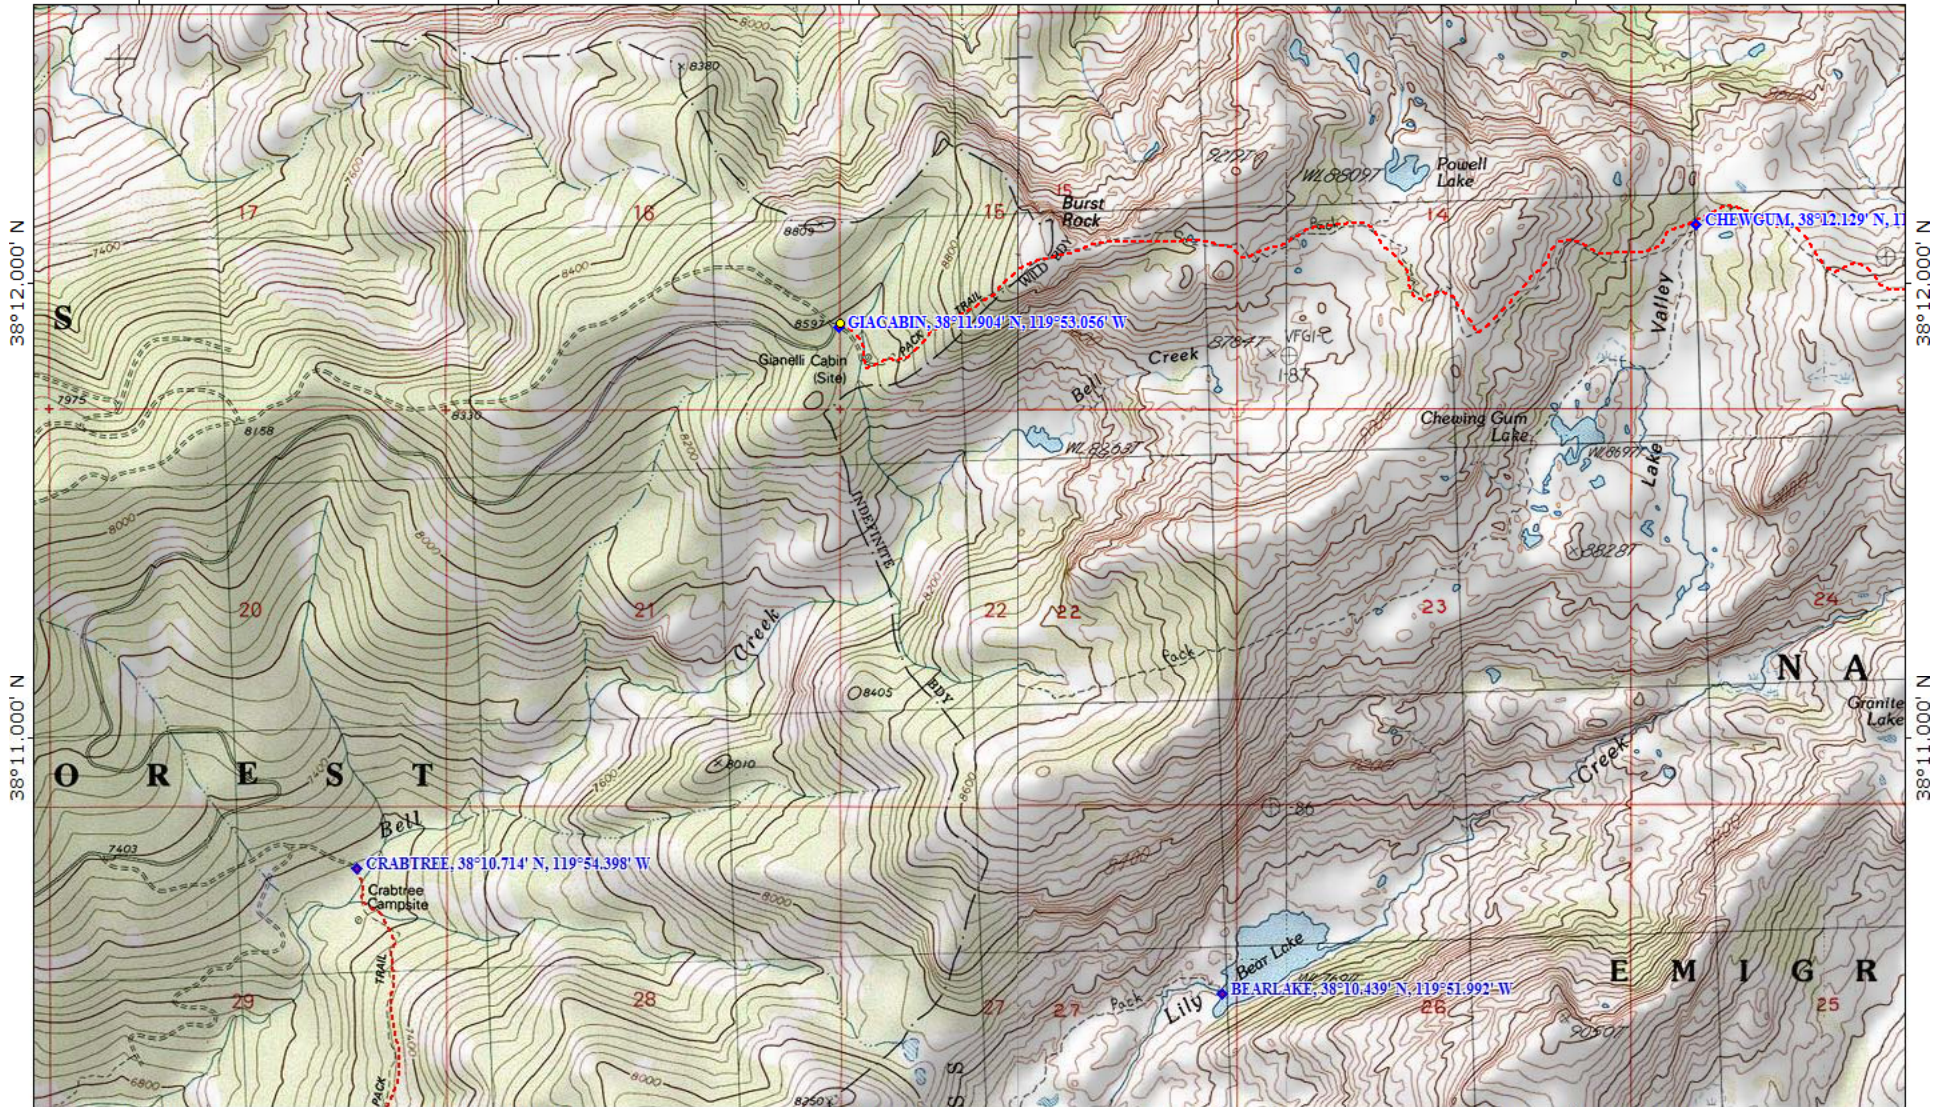

119°55.000' W

119°54.000' W

119°53.000' W

119°52.000' W

WGS84 119°51.000' W

Map created with TOPO!® ©2003 National Geographic (www.nationalgeographic.com/topo)

CRABTREE CAMPLAKE PIUTEMDW PIUTELK JEWELLDEERLAKE STARVELK SALTICK CHEWGUM GIACABIN